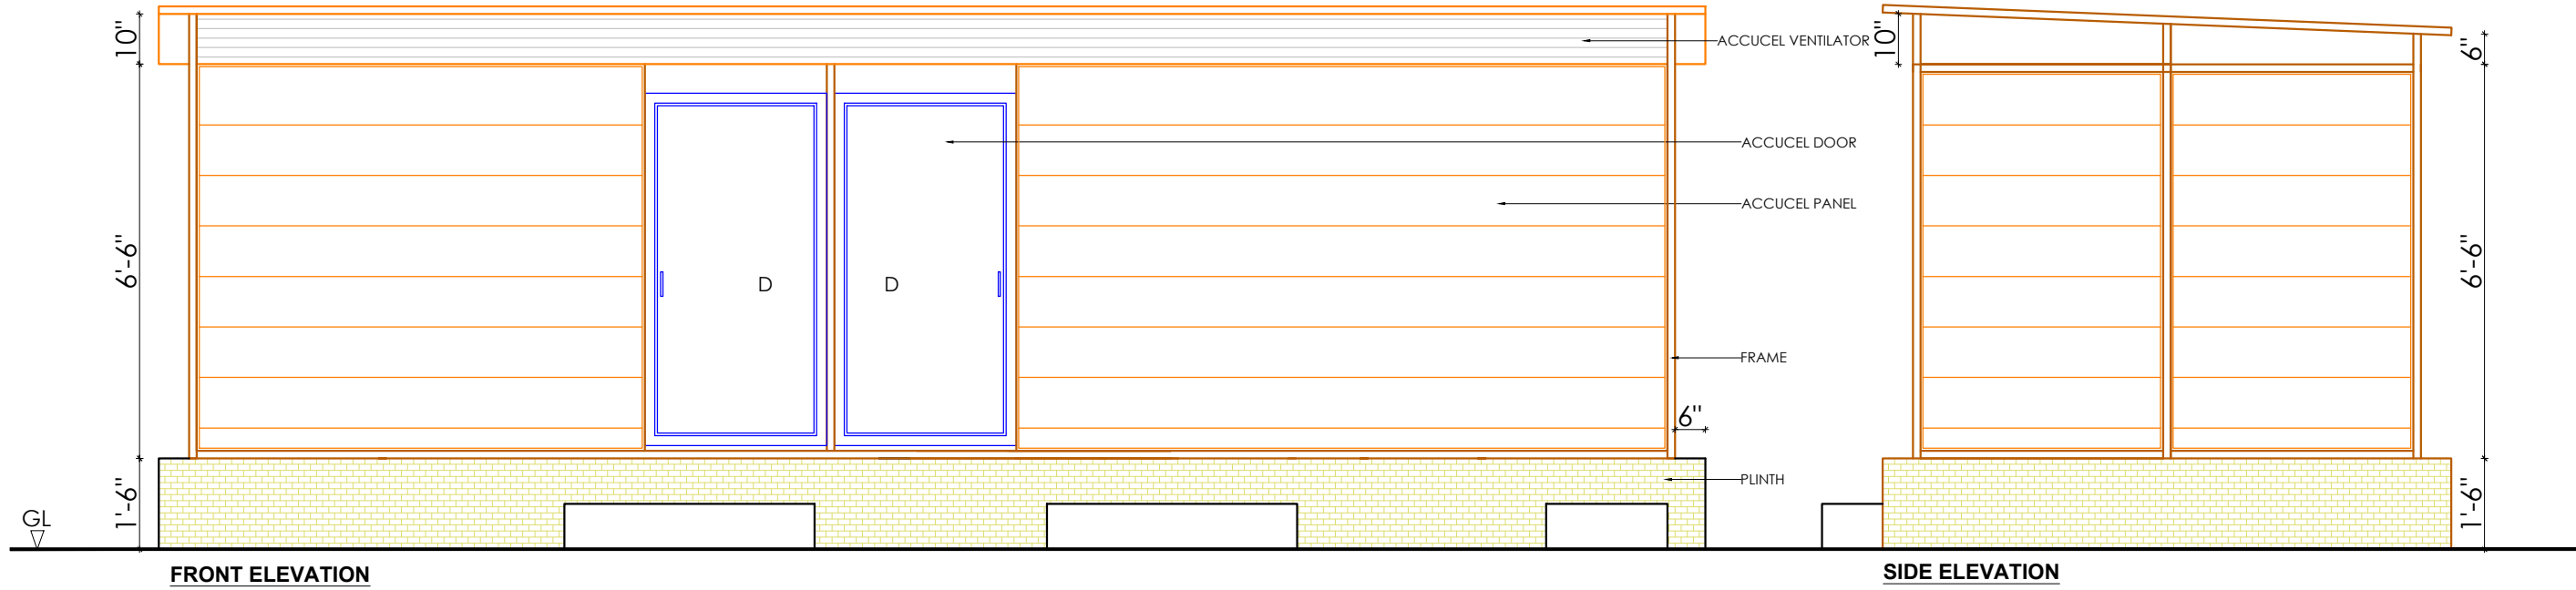

ACCUCEL MODULAR BUILDING SYSTEM (AMBS) – PREFAB TOILET UNIT

SPECIFICAITON	
OVERALL SIZE	20'-0" X 10'-0"
TOTAL UNIT	7 NOS.
ONE UNIT SIZE	3'-0" X 3'-0" X 7'-0" HT.
DOOR SIZE D1	3'-0" X 6'-6"
DOOR SIZE D2	2'-3" X 6'-6"
DOOR NOS.	9 NOS.

ACCUCEL PREFAB TOILET UNIT
 TOILET UNIT DESIGN (20'-0" X 10'-0")

ACCURA POLYTECH PVT.LTD.
 8, Ajitnath Soc., Nr. Paldi Post Office,
 Ahmedabad, Gujarat, INDIA.
 Ph : +91(079)-26630154, Fax : +91(079)-26633668
 E-Mail : accucel@gmail.com web : www accurapolytech.com