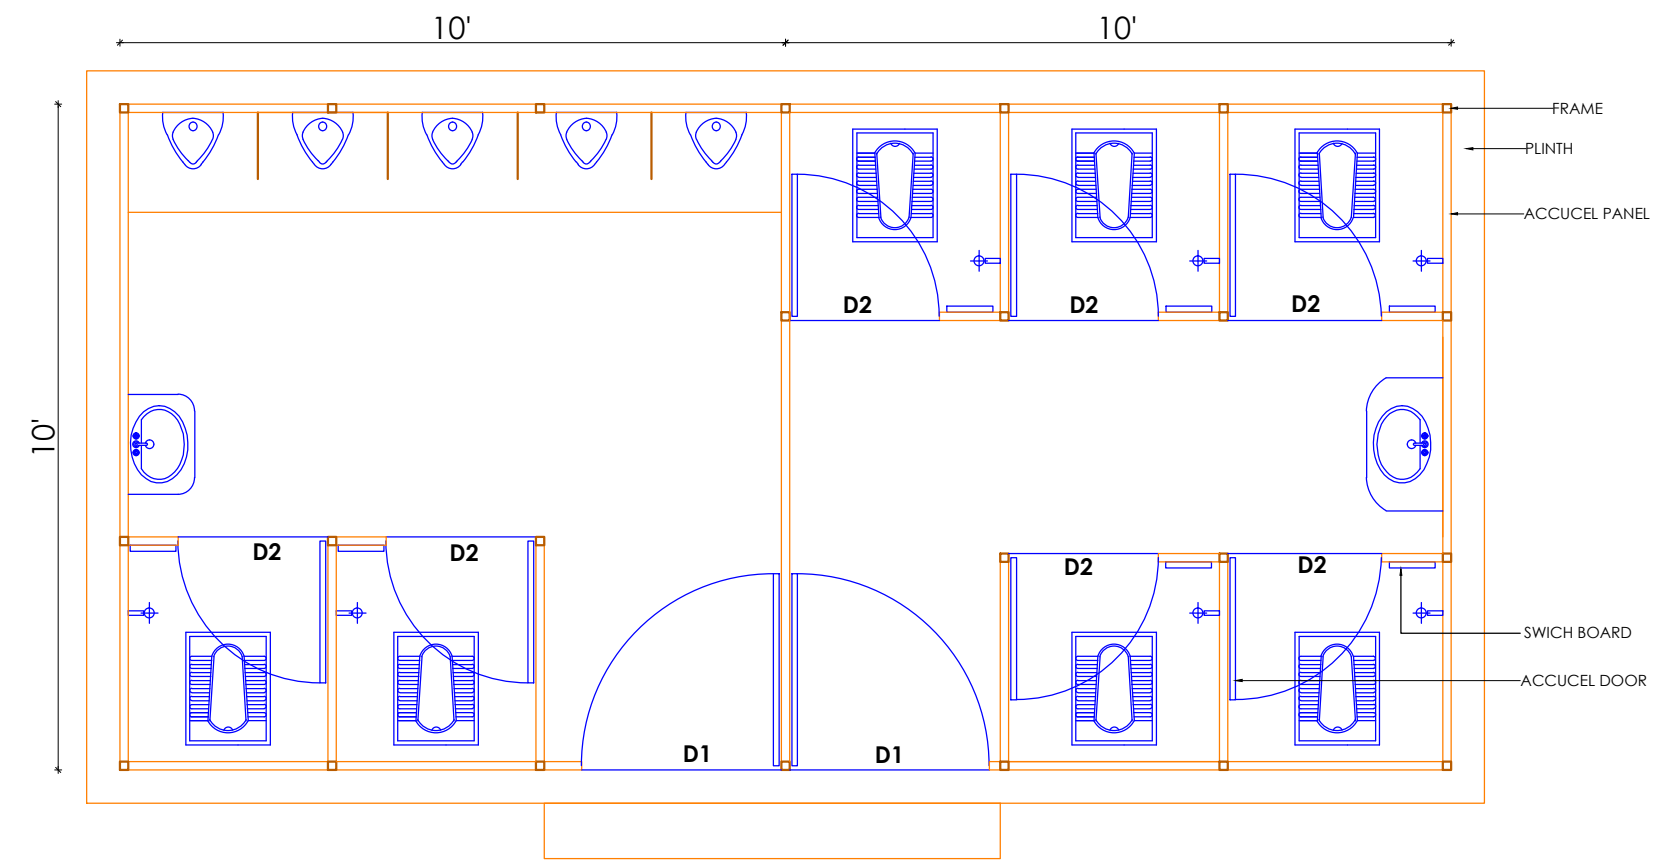

ACCUCEL MODULAR BUILDING SYSTEM (AMBS) – PREFAB TOILET UNIT

SPECIFICAITON	
OVERALL SIZE	20'-0" X 10'-0"
TOTAL UNIT	7 NOS.
ONE UNIT SIZE	3'-0" X 3'-0" X 7'-0" HT.
DOOR SIZE D1	3'-0" X 6'-6"
DOOR SIZE D2	2'-3" X 6'-6"
DOOR NOS.	9 NOS.

ACCUCEL PREFAB TOILET UNIT
 TOILET UNIT DESIGN (20'-0" X 10'-0")

ACCURA POLYTECH PVT.LTD.
 8, Ajitnath Soc., Nr. Paldi Post Office,
 Ahmedabad, Gujarat, INDIA.
 Ph : +91(079)-26630154, Fax : +91(079)-26633668
 E-Mail : accucel@gmail.com web : www accurapolytech.com