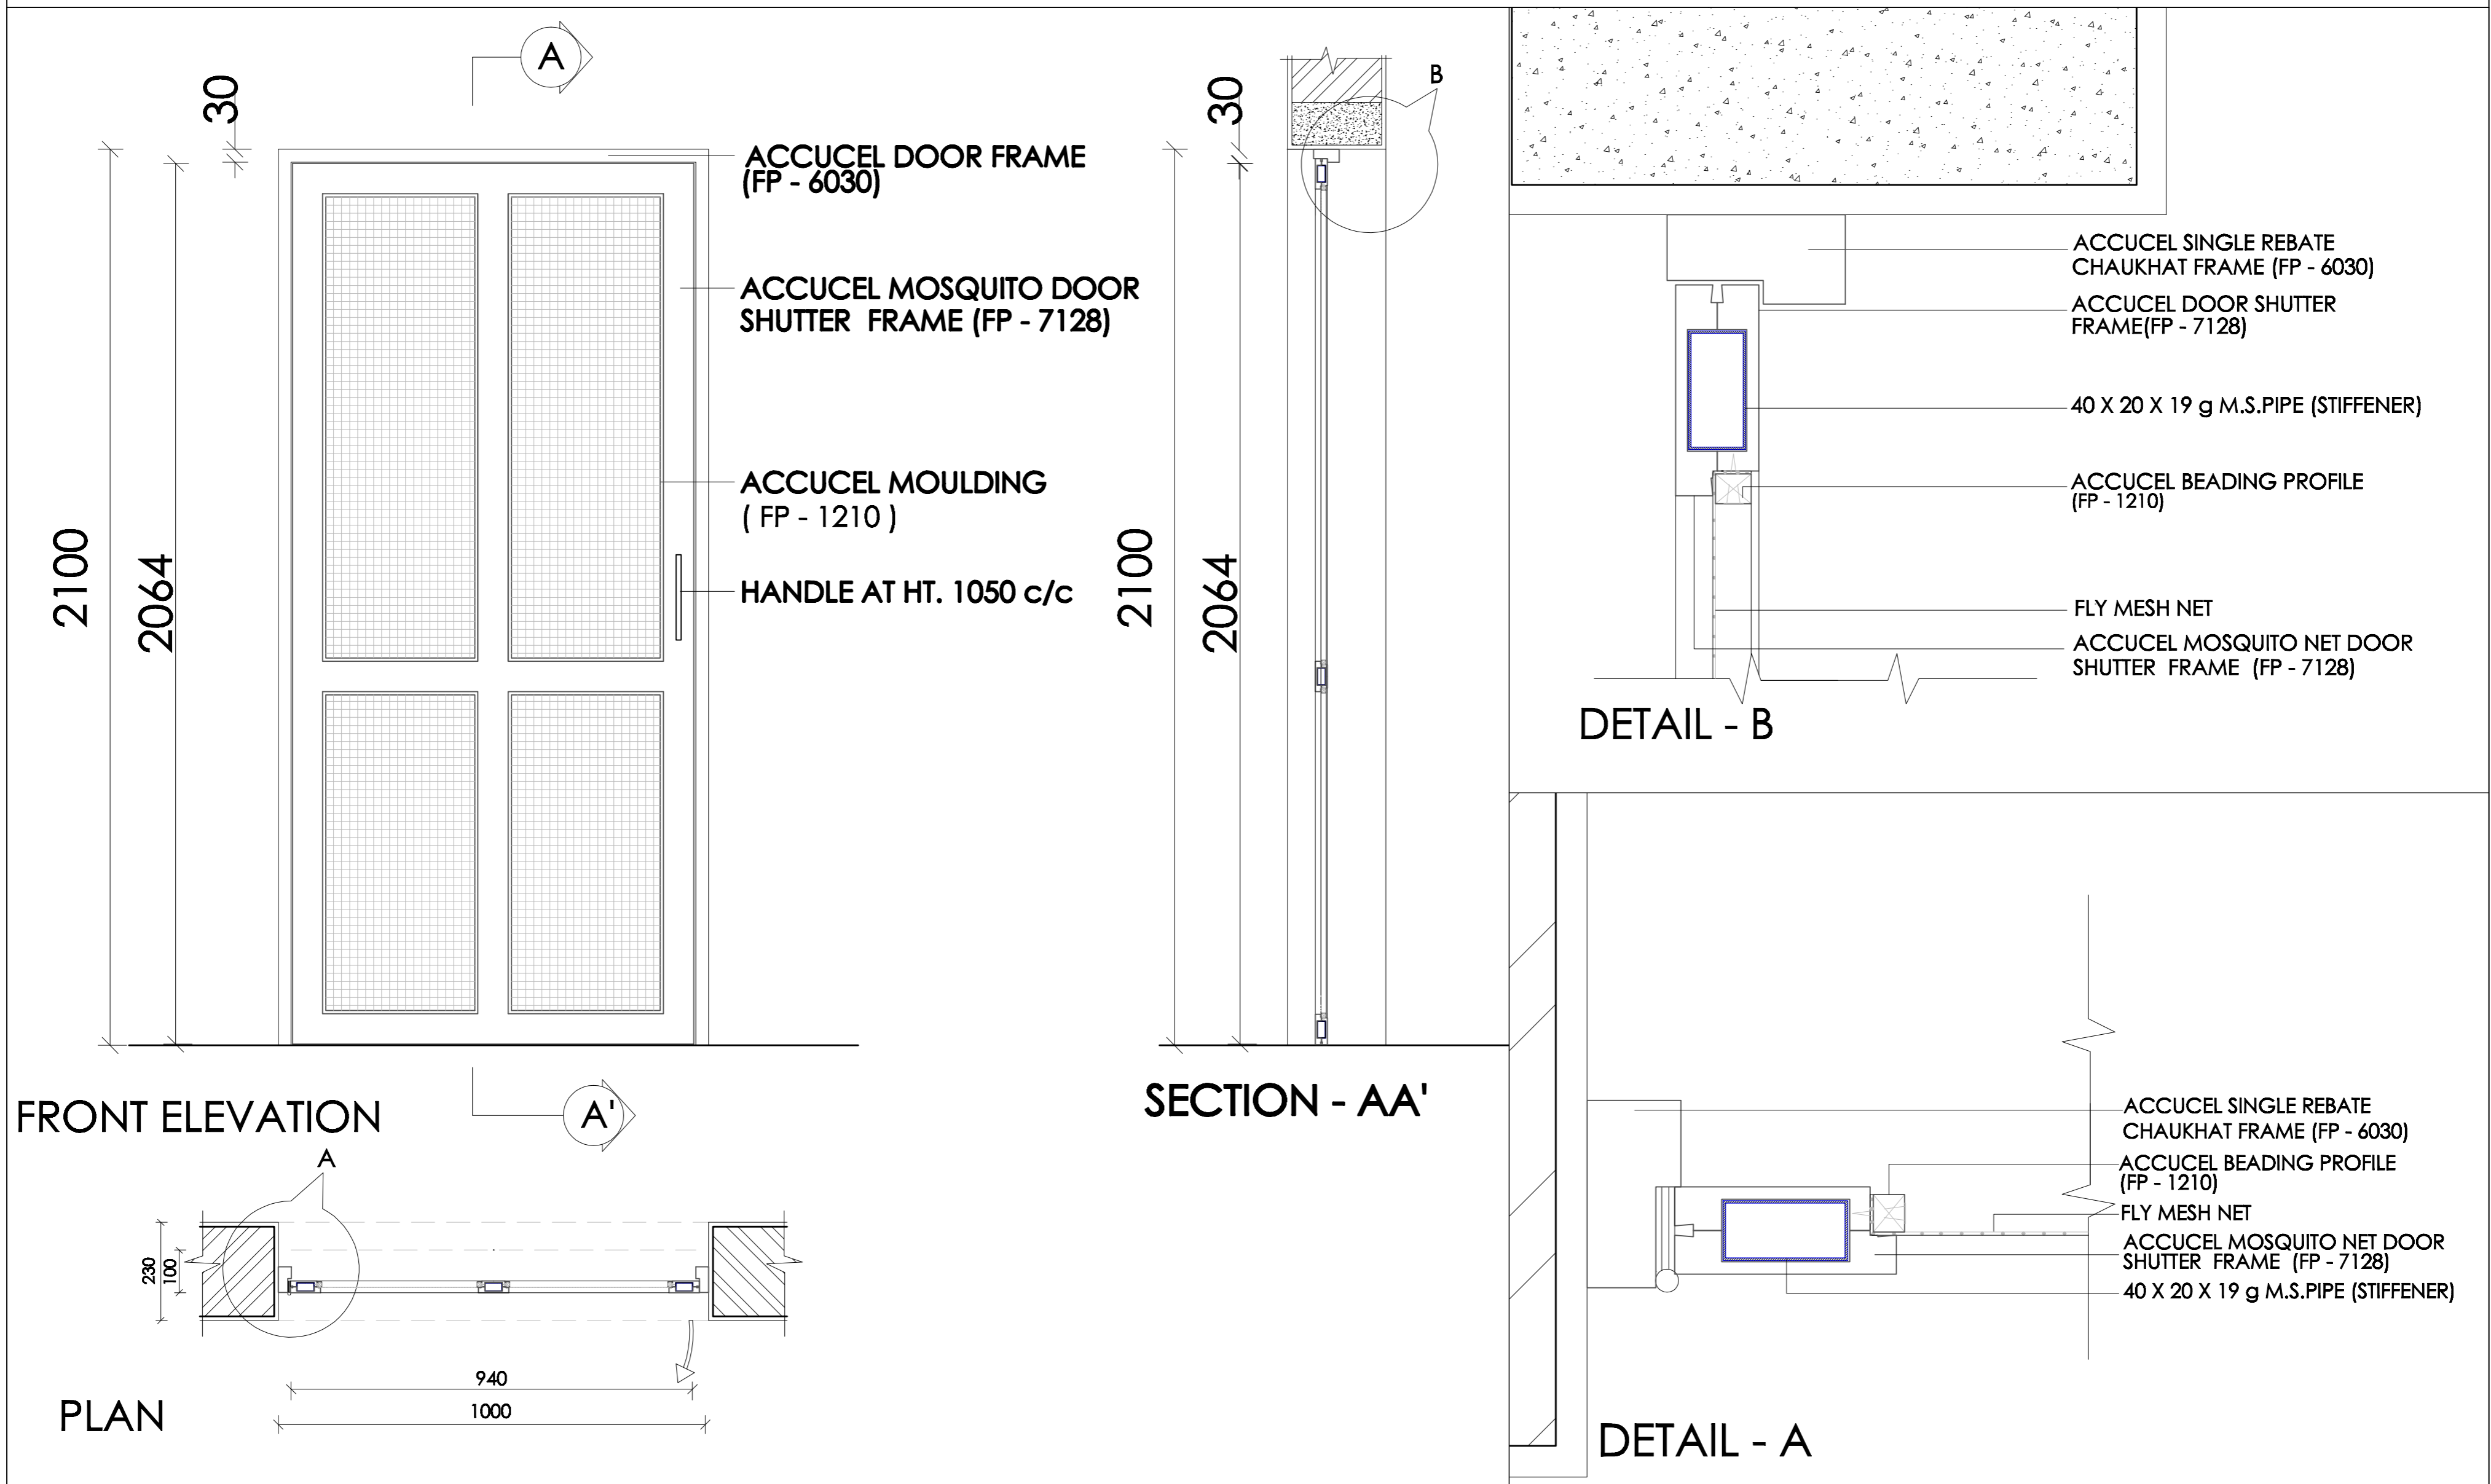

# ACCUCEL PANEL DOOR SHUTTER - WITH MOSQUITO NET DOOR SHUTTER (28mm THK.)

ACCUCEL PANEL DOOR SHUTTER - WITH MOSQUITO NET DOOR SHUTTER (28mm THK.)

**ACCURA POLYTECH PVT.LTD.**  
 Ph : +91(079)-26630154, Fax : +91(079)-26633668  
 E-Mail : [accucel@gmail.com](mailto:accucel@gmail.com)  
 web : [www.accurapolytech.com](http://www.accurapolytech.com)